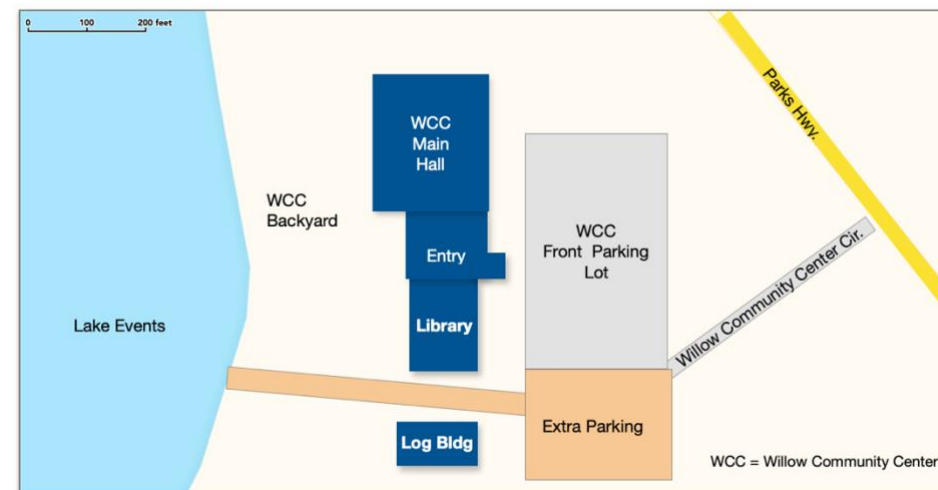

Welcome to the **WILLOW STATE WINTER CARNIVAL**

March 11, 12 & 13, 2022

“The 60th Year”

All Day / Multi Day Events

March 11, 12 & 13th

	Location
Door Prizes (\$1.00/per car parking fee on Sat. & Sun.)	WCC Backyard
WCC Bonfire	WCC Backyard
Carnival Rides \$	WCC Front Lot
Alaska Wild Pike Derby *	WCC Front Lot
Food Trucks \$	
Tundra Pirates	WCC Backyard
Dough in the Snow	WCC Backyard
Just Brew It Coffee	WCC Front Lot
BBQ Babes	WCC Backyard
Ice Sculpture Display	WCC Backyard
WACO Information	WCC Backyard
Merchandise Vendors \$	WCC Backyard
Dave Totten Memorial	WCC Backyard
Carnival Photo Contest	WCC Backyard

* Items marked with an asterisk require registration.

\$ Items marked with a dollar sign require fee payment for participation

Carnival Maps

Friday, March 11th

Time	Event	Location
4 PM - 7 PM	Sunshine Clinic Kids Games	WCC Backyard
7:30 PM	Willow King and Queen Crowning	WCC Backyard
7:35 PM	Gorilla Fireworks Show	WCC Backyard
8:00 PM	Bingo \$	WCC Main Hall

Sunday, March 13th

Time	Event	Location
9 AM - 4 PM	Kiddie Sno-Cross Races * \$	Newman Park
10 AM	Sven Eriksson 25K Tour * \$	Lake Event
	Bike, Ski or Run	
10 AM - 1 PM	Snowmobile Poker Run * \$	Lake Event
11 AM - 3 PM	Vintage Snowmobile Display & Parade	WCC Backyard
12 PM - 1 PM	Snowmobile Blind Driver Race * \$	Lake Event
1 PM - 4 PM	Snowmobile Radar Run * \$	Lake Event
1 PM - 4 PM	Sunshine Clinic Kids Games	WCC Backyard
1 PM - 2:30 PM	Snowshoe Scavenger Hunt	WCC Backyard
1:30 PM	Outhouse Race * \$	
2 PM - 2:30 PM	Ice Cream Eating Contest	WCC Backyard
3:30 PM	Pie & Dessert Auction \$	WCC Backyard
4 PM	AK Wild Pike Derby Winner Announced	WCC Front Lot